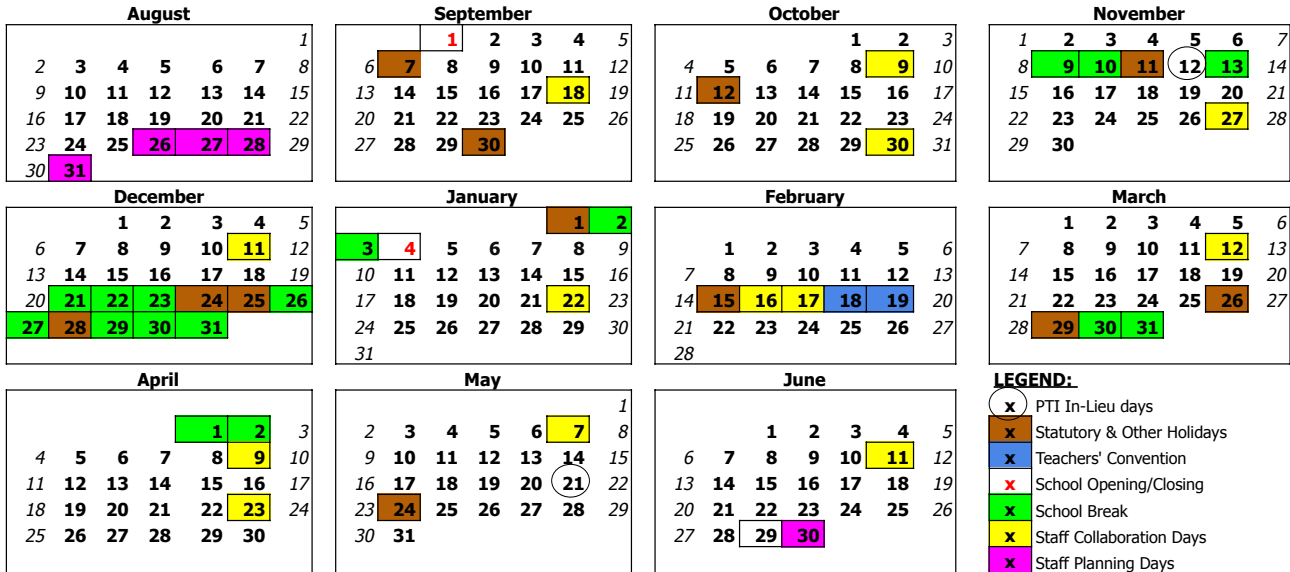

WOLF CREEK PUBLIC SCHOOLS

2026 - 2027 School Year

BASE CALENDAR

APPROVED DRAFT

Su Mo Tu We Th Fr Sa Su Mo Tu We Th Fr Sa Su Mo Tu We Th Fr Sa Su Mo Tu We Th Fr Sa

- LEGEND:**
- x PTI In-Lieu days
 - x Statutory & Other Holidays
 - x Teachers' Convention
 - x School Opening/Closing
 - x School Break
 - x Staff Collaboration Days
 - x Staff Planning Days

			Staff	Students
August	Aug. 26 - 31	Staff Planning Days	4	0
September	Sept. 1	Students First Day	20	19
	Sept. 7	Labour Day		
	Sept. 18	Staff Collaboration Day		
	Sept. 30	National Day for Truth and Reconciliation		
October	Oct. 9	Staff Collaboration Day	21	19
	Oct. 12	Thanksgiving Day		
	Oct. 30	Staff Collaboration Day		
November	Nov. 9 - 13	November Break	17	15
	Nov. 11	Remembrance Day		
	Nov. 12	Staff Earned Day Off (In-Lieu for Parent-Teacher Interviews)		
	Nov. 27	Staff Collaboration Day		
December	Dec. 11	Staff Collaboration Day	14	13
	Dec. 21	Christmas Break (Dec 21- Jan 4 inclusive)		
	Dec. 24, 25, 28	Christmas Stat Holidays		
January	Jan. 1	New Years Day Stat	20	19
	Jan. 4	First day back after Holiday Break		
	Jan. 22	Staff Collaboration Day		
	Jan. 29	Conclusion of First Semester		
Semester One Total			96	85
February	Feb. 1	Commencement of Second Semester	19	15
	Feb. 15	Family Day		
	Feb. 16, 17	Staff Collaboration Day		
	Feb. 18, 19	Teachers' Convention		
March	Mar. 12	Staff Collaboration Day	19	18
	Mar. 26	Good Friday		
	Mar. 29	Easter Monday		
	Mar. 26	Spring Break (March 26 to April 5 inclusive)		
April	Apr. 9	Staff Collaboration Day	20	18
	Apr. 23	Staff Collaboration Day		
May	May 7	Staff Collaboration Day	20	18
	May 21	Staff Earned Day Off (In-Lieu for Parent-Teacher Interviews)		
	May 24	Victoria Day		
June	Jun. 11	Staff Collaboration Day	22	20
	Jun. 29	Students' Last Day		
	Jun. 30	Teacher Evaluation Day (final staff day)		
Semester Two Total			100	89
Year Total			196	174