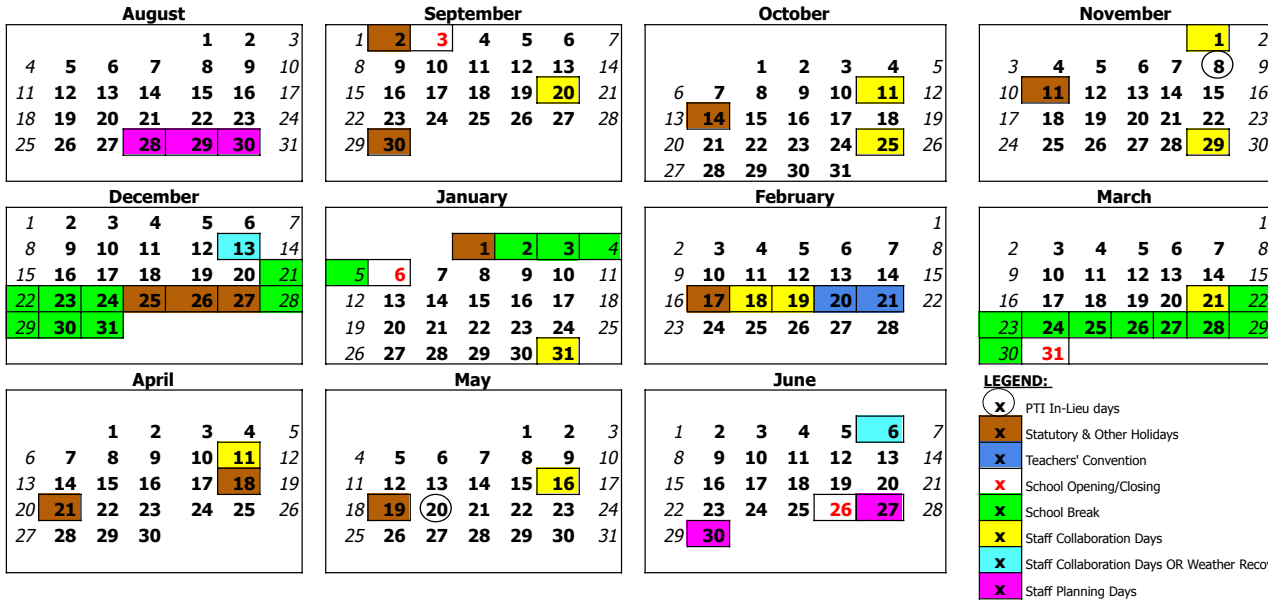

WOLF CREEK PUBLIC SCHOOLS

2024 - 2025 School Year

BASE CALENDAR

APPROVED - Revised June 2024

Su Mo Tu We Th Fr Sa Su Mo Tu We Th Fr Sa Su Mo Tu We Th Fr Sa Su Mo Tu We Th Fr Sa

			Staff	Students
August	Aug. 28, 29, 30	Staff Planning Days	3	0
September	Sept. 2	Labour Day		
	Sept. 3	Students' First Day		
	Sept. 20	Staff Collaboration Day		
	Sept. 30	National Day for Truth and Reconciliation	19	18
October	Oct. 11	Staff Collaboration Day		
	Oct. 14	Thanksgiving Day		
	Oct. 25	Staff Collaboration Day	22	20
November	Nov. 1	Staff Collaboration Day		
	Nov. 8	Staff Earned Day Off (In-Lieu for Parent-Teacher Interviews)		
	Nov. 11	Remembrance Day		
	Nov. 29	Staff Collaboration Day	20	17
December	Dec. 13	Staff Collaboration Day (potential recovery day for AP 132)		
	Dec. 25, 26, 27	Christmas Stat Holidays		
	Dec. 21	Christmas Break (Dec 21- Jan 5 inclusive)	15	14
January	Jan. 1	New Years Day Stat		
	Jan. 6	First day back after Holiday Break		
	Jan. 31	Staff Collaboration Day		
	Jan. 31	Conclusion of First Semester	20	19
Semester One Total			99	88
February	Feb. 3	Commencement of Second Semester		
	Feb. 17	Family Day		
	Feb. 18 & 19	Staff Collaboration Day		
	Feb. 20 & 21	Teachers' Convention	19	15
March	Mar. 21	Staff Collaboration Day		
	Mar. 22	Spring Break (March 22 to March 30 inclusive)	16	15
April	Apr. 11	Staff Collaboration Day		
	Apr. 18	Good Friday		
	Apr. 21	Easter Monday	20	19
May	May 16	Staff Collaboration Day		
	May 19	Victoria Day		
	May 20	Staff Earned Day Off (In-Lieu for Parent-Teacher Interviews)	21	19
June	Jun. 6	Staff Collaboration Day (potential recovery day for AP 132)		
	Jun. 26	Students' Last Day		
	Jun. 27 & 30	Teacher Evaluation Day (final staff days)	21	18
Semester Two Total			97	86
Year Total			196	174