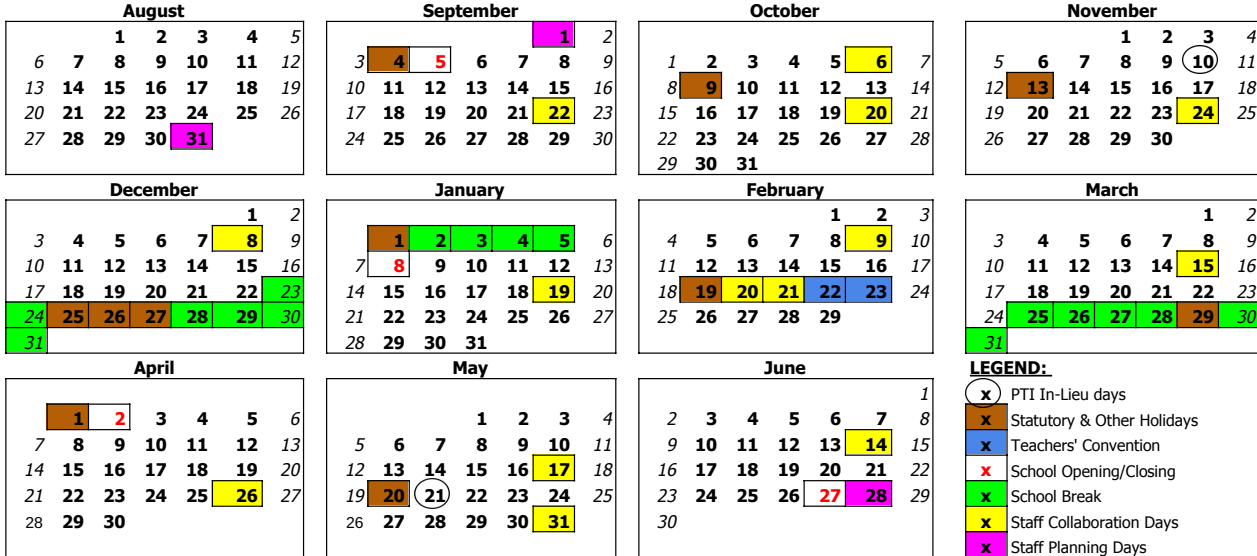

WOLF CREEK PUBLIC SCHOOLS
2023 - 2024 School Year
BASE CALENDAR

APPROVED

Su Mo Tu We Th Fr Sa Su Mo Tu We Th Fr Sa Su Mo Tu We Th Fr Sa

- LEGEND:**
- x PTI In-Lieu days
 - x Statutory & Other Holidays
 - x Teachers' Convention
 - x School Opening/Closing
 - x School Break
 - x Staff Collaboration Days
 - x Staff Planning Days

			Staff	Students
August	Aug. 31	Staff Planning Day	1	0
September	Sept. 1	Staff Planning Day		
	Sept. 4	Labour Day		
	Sept. 5	Students' First Day		
October	Sept. 22	Staff Collaboration Day	20	18
	Oct. 6	Staff Collaboration Day		
	Oct. 9	Thanksgiving Day		
November	Oct. 20	Staff Collaboration Day	21	19
	Nov. 10	Staff Earned Day Off (In-Lieu for Parent-Teacher Interviews)		
	Nov. 13	Stat in Lieu - Remembrance Day		
December	Nov. 24	Staff Collaboration Day	21	19
	Dec. 8	Staff Collaboration Day		
	Dec 25, 26, 27	Christmas Stat Holidays		
January	Dec. 23	Christmas Break (Dec 23- Jan 5 inclusive)	16	15
	Jan. 1	New Years Day Stat		
	Jan. 8	First day back after Holiday Break		
	Jan. 19	Staff Collaboration Day		
Semester One Total			97	88
February	Jan. 31	Conclusion of First Semester	18	17
	Feb. 1	Commencement of Second Semester		
	Feb. 9	Staff Collaboration Day		
	Feb. 19	Family Day		
March	Feb. 20 & 21	Staff Collaboration Day		
	Feb. 22 & 23	Teachers' Convention	20	15
	Mar. 15	Staff Collaboration Day		
April	Mar. 25	Spring Break (March 25 to April 1 inclusive)		
	Mar. 29	Good Friday	16	15
	Apr. 1	Easter Monday		
May	Apr. 26	Staff Collaboration Day	21	20
	May 17	Staff Collaboration Day		
	May 20	Victoria Day		
June	May 21	Staff Earned Day Off (In-Lieu for Parent-Teacher Interviews)		
	May 31	Staff Collaboration Day	22	19
	Jun. 14	Staff Collaboration Day		
Year Total	Jun. 27	Students' Last Day		
	Jun. 28	Teacher Evaluation Day (final staff day)	20	18
	Semester Two Total			99
Year Total			196	175